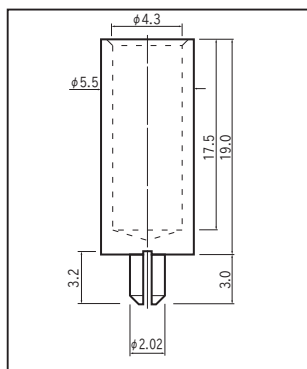

**Jack for soft plug**

**BF series (100pcs/pack)**

- This jack is adaptive for the soft plug (BJ series) .
- This is used for checking of a PC board, etc.
- Material: Brass
- Finish: G:Gold plating over nickel base  
S: Tin plating over nickel base

BF-2-13

BF-4-19

■ Example of usage

■ Part No.

Part No.	Plating	Adaptive plug	Fitting hole diameter
BF-2-13-G	Gold	BJ-2 series	φ 1.6 TH 4 land
BF-2-13-S	Tin	BJ-2 series	φ 1.6 TH 4 land
BF-4-19-G	Gold	BJ-4 series	φ 2 TH 6.5 land
BF-4-19-S	Tin	BJ-4 series	φ 2 TH 6.5 land