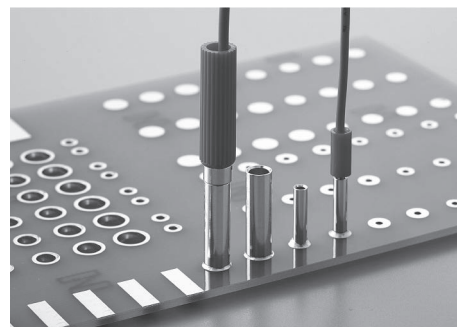

**Jack for soft plug**

**BF series (100pcs/pack)**

- This jack is adaptive for the soft plug (BJ series) .
- This is used for checking of a PC board, etc.
- Material: Brass
- Finish: G:Gold plating over nickel base  
S: Tin plating over nickel base

BF-2-13

BF-4-19

■ Example of usage

■ Part No.

Part No.	Plating	Adaptive plug	Fitting hole diameter
BF-2-13-G	Gold	BJ-2 series	φ 1.6 TH 4 land
BF-2-13-S	Tin	BJ-2 series	φ 1.6 TH 4 land
BF-4-19-G	Gold	BJ-4 series	φ 2 TH 6.5 land
BF-4-19-S	Tin	BJ-4 series	φ 2 TH 6.5 land