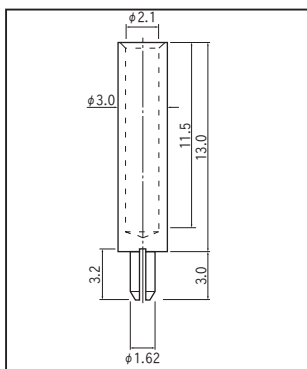

**Jack for soft plug**

**BF series (100pcs/pack)**

- This jack is adaptive for the soft plug (BJ series) .
- This is used for checking of a PC board, etc.
- Material: Brass
- Finish: G:Gold plating over nickel base  
S: Tin plating over nickel base

BF-2-13

BF-4-19

■ Example of usage

■ Part No.

Part No.	Plating	Adaptive plug	Fitting hole diameter
BF-2-13-G	Gold	BJ-2 series	φ 1.6 TH 4 land
BF-2-13-S	Tin	BJ-2 series	φ 1.6 TH 4 land
BF-4-19-G	Gold	BJ-4 series	φ 2 TH 6.5 land
BF-4-19-S	Tin	BJ-4 series	φ 2 TH 6.5 land